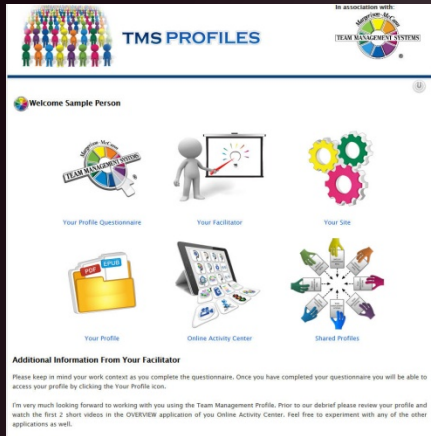

TMP HUB

TEAM SIGNALS

TEAM SIGNALS APP

The Team Signals App is a Team Performance Assessment measuring individual satisfaction against the High Energy Teams Model

LEARN ABOUT

✓ Individual Team Member Satisfaction on the level of Team Performance against the 8 questions of the High Energy Teams Model: